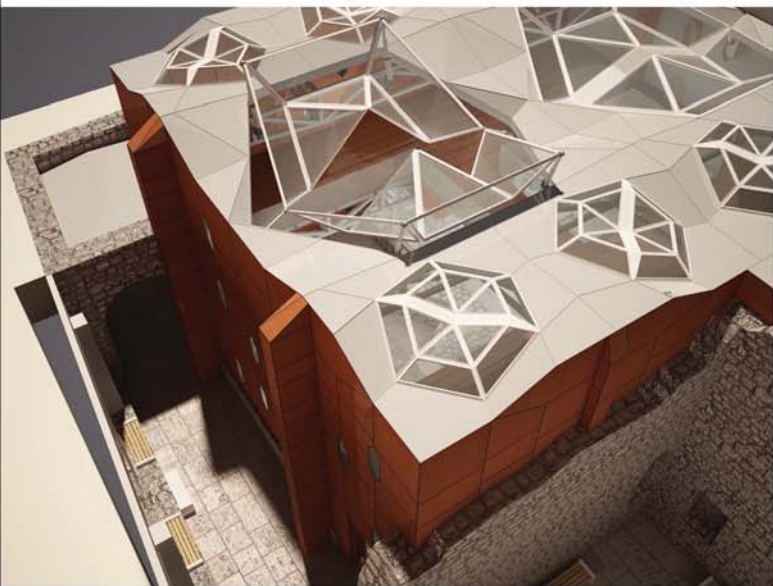

Centre for Culture of the City of Sarajevo HAMAM Sapiientis Satis

Section W-W
Scale 1:200

Section X-X
Scale 1:200

Section Y-Y
Scale 1:200

Centre for Culture of the City of Sarajevo HAMAM Sapiientis Satis

Groud Floor

Scale 1:200

First Floor

Scale 1:200