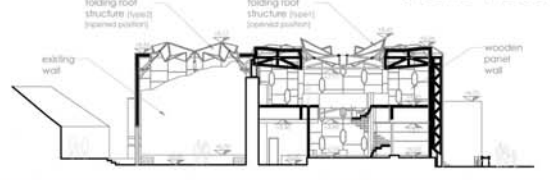

Centre for Culture of the City of Sarajevo HAMAM Sapiientis Satis

Section W-W
Scale 1:200

Section X-X
Scale 1:200

Section Y-Y
Scale 1:200

Centre for Culture of the City of Sarajevo HAMAM Sapiientis Satis

Groud Floor

Scale 1:200

First Floor

Scale 1:200